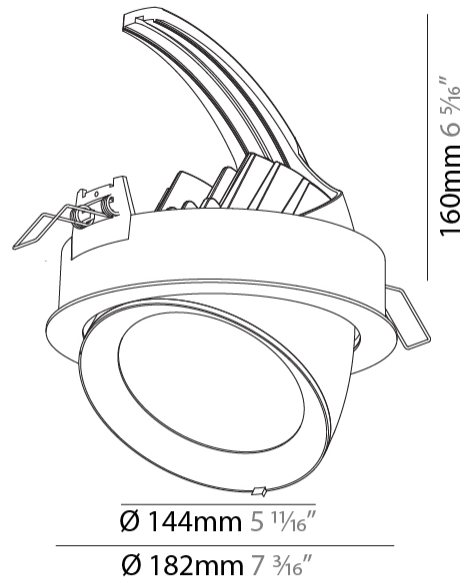

GENERAL

Series: Mechaniq Round Efficiency
 Brand: Prolicht
 Division: Architectural
 Mounting Type: Recessed
 Mounting Location: Ceiling
 Subcategory: Downlight

PHYSICAL

Shape: Round
 Diameter (mm): 182
 Diameter (in): 7 3/16
 Height (mm): 160
 Height (in): 6 3/16
 Min. Recessing Depth (mm): 180
 Min. Recessing Depth (in): 7 1/16
 Light Distribution: Adjustable / Downlight
 Weight (kg): 1.198
 Weight (lbs): 2.64
 Fixture Finish: SSR / BKV / CWI / CRY / HAB / UFT / ITA / RUA / FTG / MYG / LOD / PUS / FRO / FUP / KIA / POP / BLS / SPG / MEY / GOH / GUM / CHC / COM / ABZ / JAG / OBR / MOS / ROR
 Fixture Material: Aluminum Die Cast
 Cut-out Measurements: 177mm / 6 15/16"

LED

Number of LEDs: 1
 Color Temperature (°K): 2700 / 3000 / 3500 / 4000
 Max. Delivered Lumen (lm): 1440 / 1490 / 1568 / 1600
 CRI: >90 CRI
 Lamp Life (hrs): 50000

OPTICAL

Reflector°: 8
 Adjustability: Rotational 355°; Tilt 45°

RATINGS AND CERTIFICATIONS

Certified By: Certified for North American Standards
 IP rating: IP20

177mm 6 15/16"	180mm 7 1/16"	10 15mm 3/8" 9/16"	45°	355°	↑
A					

MECHANIQ ROUND EFFICIENCY RECESSED

A35073-

GENERAL

Series: Mechaniq Round Efficiency
 Brand: Prolicht
 Division: Architectural
 Mounting Type: Recessed
 Mounting Location: Ceiling
 Subcategory: Downlight

PHYSICAL

Shape: Round
 Diameter (mm): 182
 Diameter (in): 7 3/16
 Height (mm): 160
 Height (in): 6 5/16
 Min. Recessing Depth (mm): 180
 Min. Recessing Depth (in): 7 1/16
 Weight (kg): 1.198
 Weight (lbs): 2.64
 Fixture Finish: SSR / BKV / CWI / CRY / HAB / UFT / ITA / RUA / FTG / MYG / LOD / PUS / FRO / FUP / KIA / POP / BLS / SPG / MEY / GOH / GUM / CHC / COM / ABZ / JAG / OBR / MOS / ROR
 Fixture Material: Aluminum Die Cast
 Cut-out Measurements: 177mm / 6 15/16"